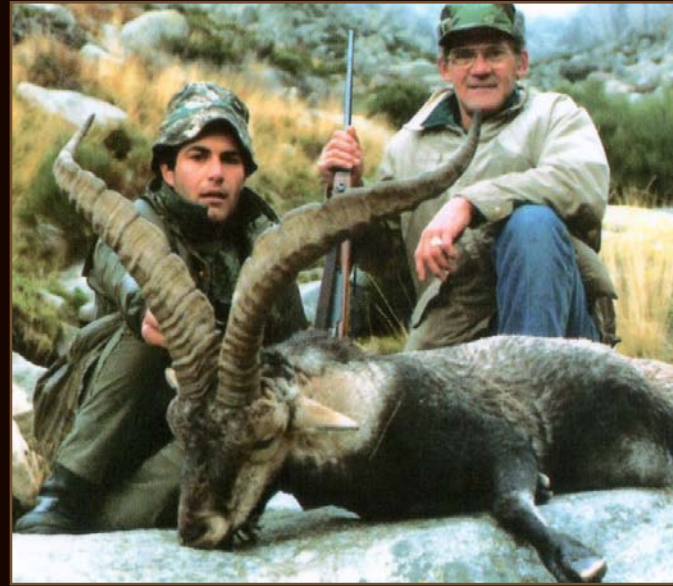

We have been shooting here for decades, keeping old traditions alive.
With such great variety of species we can always guarantee a successful hunt.

next page